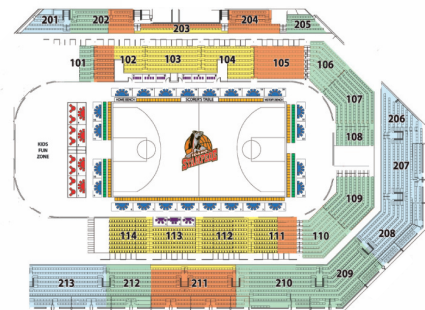

DECEMBER

SUN	MON	TUE	WED	THU	FRI	SAT
		1	DAK 7:00 PM	2	3	DAK 7:00 PM
6	7	8	9	10	11	LA 4:30 PM
LA 6:00 PM	UT 7:00 PM	15	16	17	BAK 8:00 PM	BAK 8:00 PM
20	21	22	23	24	25	UT 7:00 PM
27	UT 7:00 PM	29	30	31		

WESTERN CONFERENCE

ALB - ALBUQUERQUE THUNDERBIRDS
AUS - AUSTIN TOROS
BAK - BAKERSFIELD JAM
ID - IDAHO STAMPEDE
LA - LOS ANGELES D-FENDERS

RNO - RENO BIGHORNS
RIO - RIO GRANDE VALLEY VIPERS
TUL - TULSA 66ERS
UT - UTAH FLASH

JANUARY

SUN	MON	TUE	WED	THU	FRI	SAT
					1	2
					RNO 8:00 PM	
RNO 4:00 PM	D-LEAGUE SHOWCASE BOISE, IDAHO				AUS 7:00 PM	AUS 7:00 PM
10	11	12	13	14	15	16
					RNO 7:00 PM	RNO 7:00 PM
17	18	19	20	21	22	23
		UT 7:00 PM				ALB 7:00 PM
24	25	26	27	28	29	30
			MRC 7:00 PM		BAK 7:00 PM	BAK 7:00 PM
31						

FEBRUARY

SUN	MON	TUE	WED	THU	FRI	SAT
	1	2	3	4	5	6
			SF 7:00 PM		SF 6:00 PM	DAK 6:00 PM
7	8	9	10	11	12	13
		RNO 12:00 PM	RNO 7:00 PM			
14	15	16	17	18	19	20
					IOW 7:00 PM	LA 7:00 PM
21	22	23	24	25	26	27
	DAK 6:00 PM			ALB 6:00 PM	ALB 6:00 PM	
28						

EASTERN CONFERENCE

DAK - DAKOTA WIZARDS
SF - SIOUX FALLS SKYFORCE
EB - ERIE BAYHAWKS
FW - FORT WAYNE MAD ANTS
IOW - IOWA ENERGY
MRC - MAINE RED CLAWS

MARCH

SUN	MON	TUE	WED	THU	FRI	SAT
	1	2	3	4	5	6
			UT 7:00 PM		ALB 7:00 PM	ALB 7:00 PM
7	8	9	10	11	12	13
			LA 7:00 PM		LA 7:00 PM	EB 7:00 PM
14	15	16	17	18	19	20
		SF 6:00 PM	SF 6:00 PM		TUL 7:00 PM	TUL 7:00 PM
21	22	23	24	25	26	27
			UT 7:00 PM		UT 7:00 PM	UT 7:00 PM
28	29	30	31			
			RIO 7:00 PM			

APRIL

SUN	MON	TUE	WED	THU	FRI	SAT
				1	2	3
					LA 7:00 PM	LA 7:00 PM

ALL TIMES MOUNTAIN STANDARD TIME

HOME GAMES   AWAY GAMES

2009 NBA D-LEAGUE SHOWCASE - TIMES AND DATES TBD. EVERY TEAM PLAYS TWO GAMES IN FOUR DAYS.

SEATING PRICES

- STAMPEDE $23.00
- RUSTLER $17.00
- WRANGLER $14.00
- GENERAL ADMISSION $9.00

GROUP DISCOUNTS: Call 388-4667

331-TIXS

IDAHOSTAMPEDE.COM