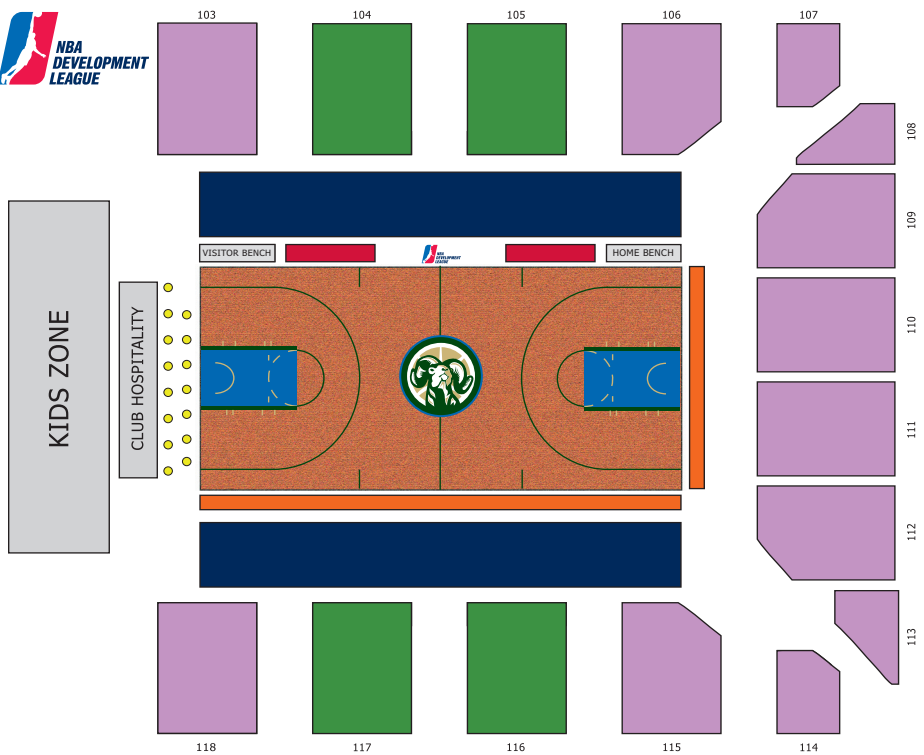

# 2010-11 GROUP TICKET PRICING

	20-99	100+
 Club Seats	\$32	—
 Center	\$16	\$14
 Endzone/Corner	\$8	\$7

The Bighorns are proud to offer reduced rates for non-profit groups.

Prices are per ticket based on number of people in your group.

## Exclusive opportunities for select groups:

- A member of your group gets to sing the **national anthem** (min. 20-person group).
- Up to six members of your group can **present the colors** during the anthem (min. 25-person group).
- Up to 25 members of your group can form a **high-five tunnel** during introductions (min. 50-person group).
- Your group can perform a **talent routine** at halftime of the game (min. 100-person group).
- Your group(s) can play a **game-before-game** on Bighorns court (min. 100-person group per team).
- Your group can add a **one-hour player appearance** with your favorite Bighorn (min. 200-person group).